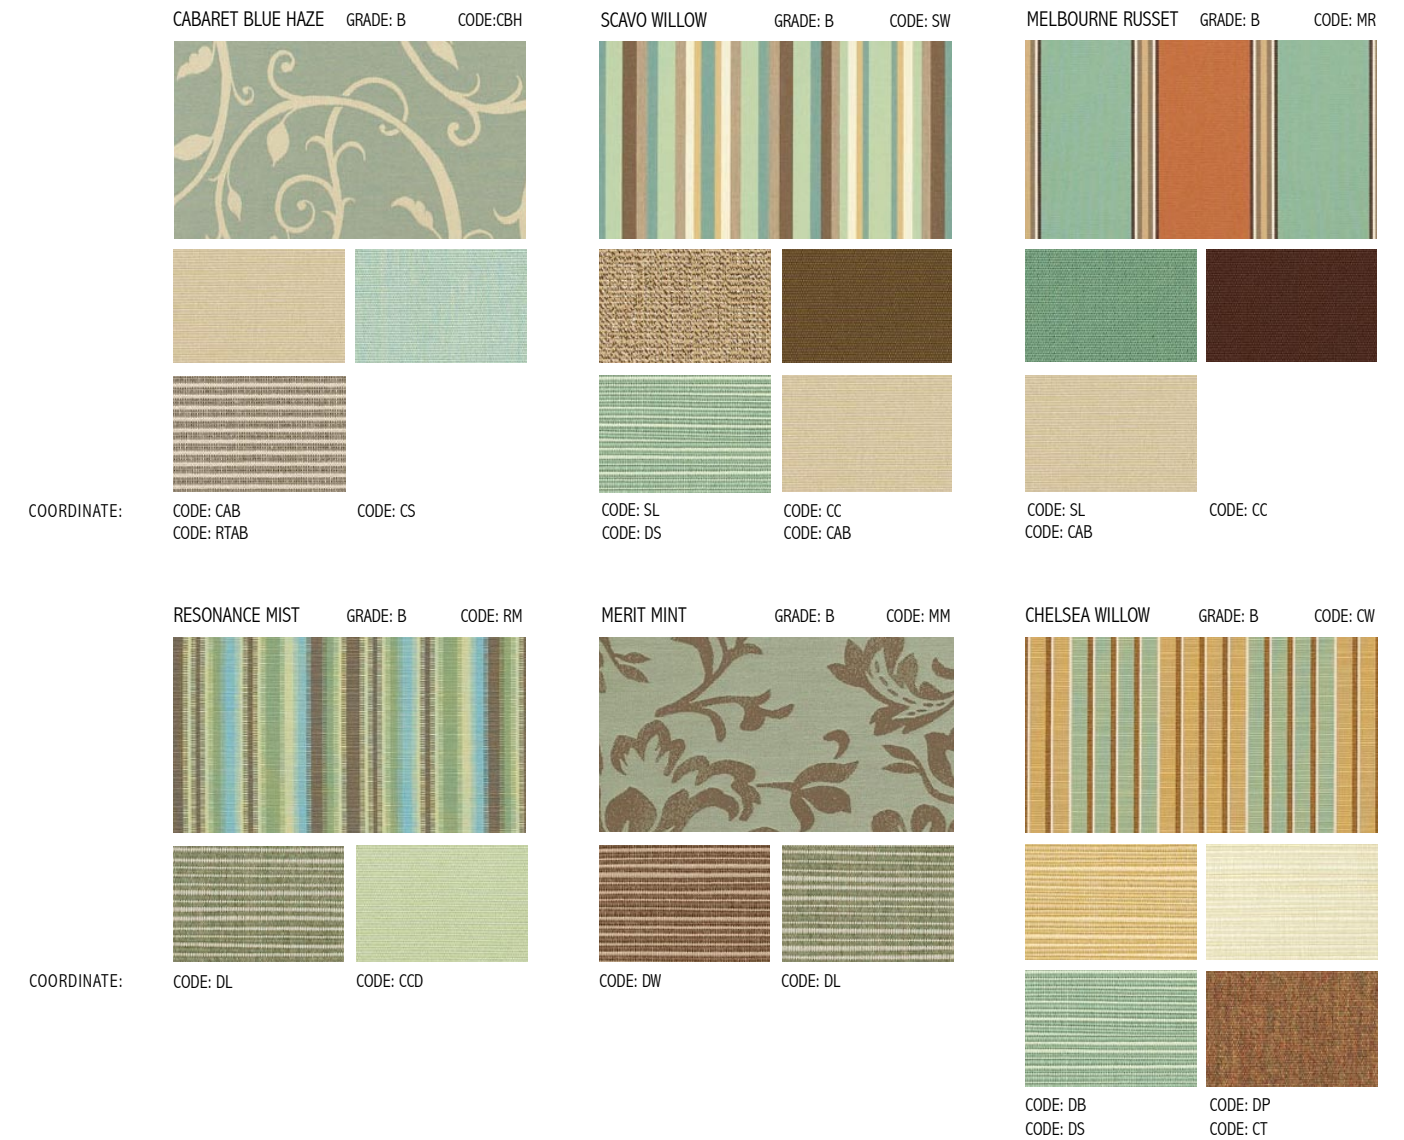

FABRIC GROUP **SPA MIST**

FABRIC GROUP **TROPICAL BREEZE**