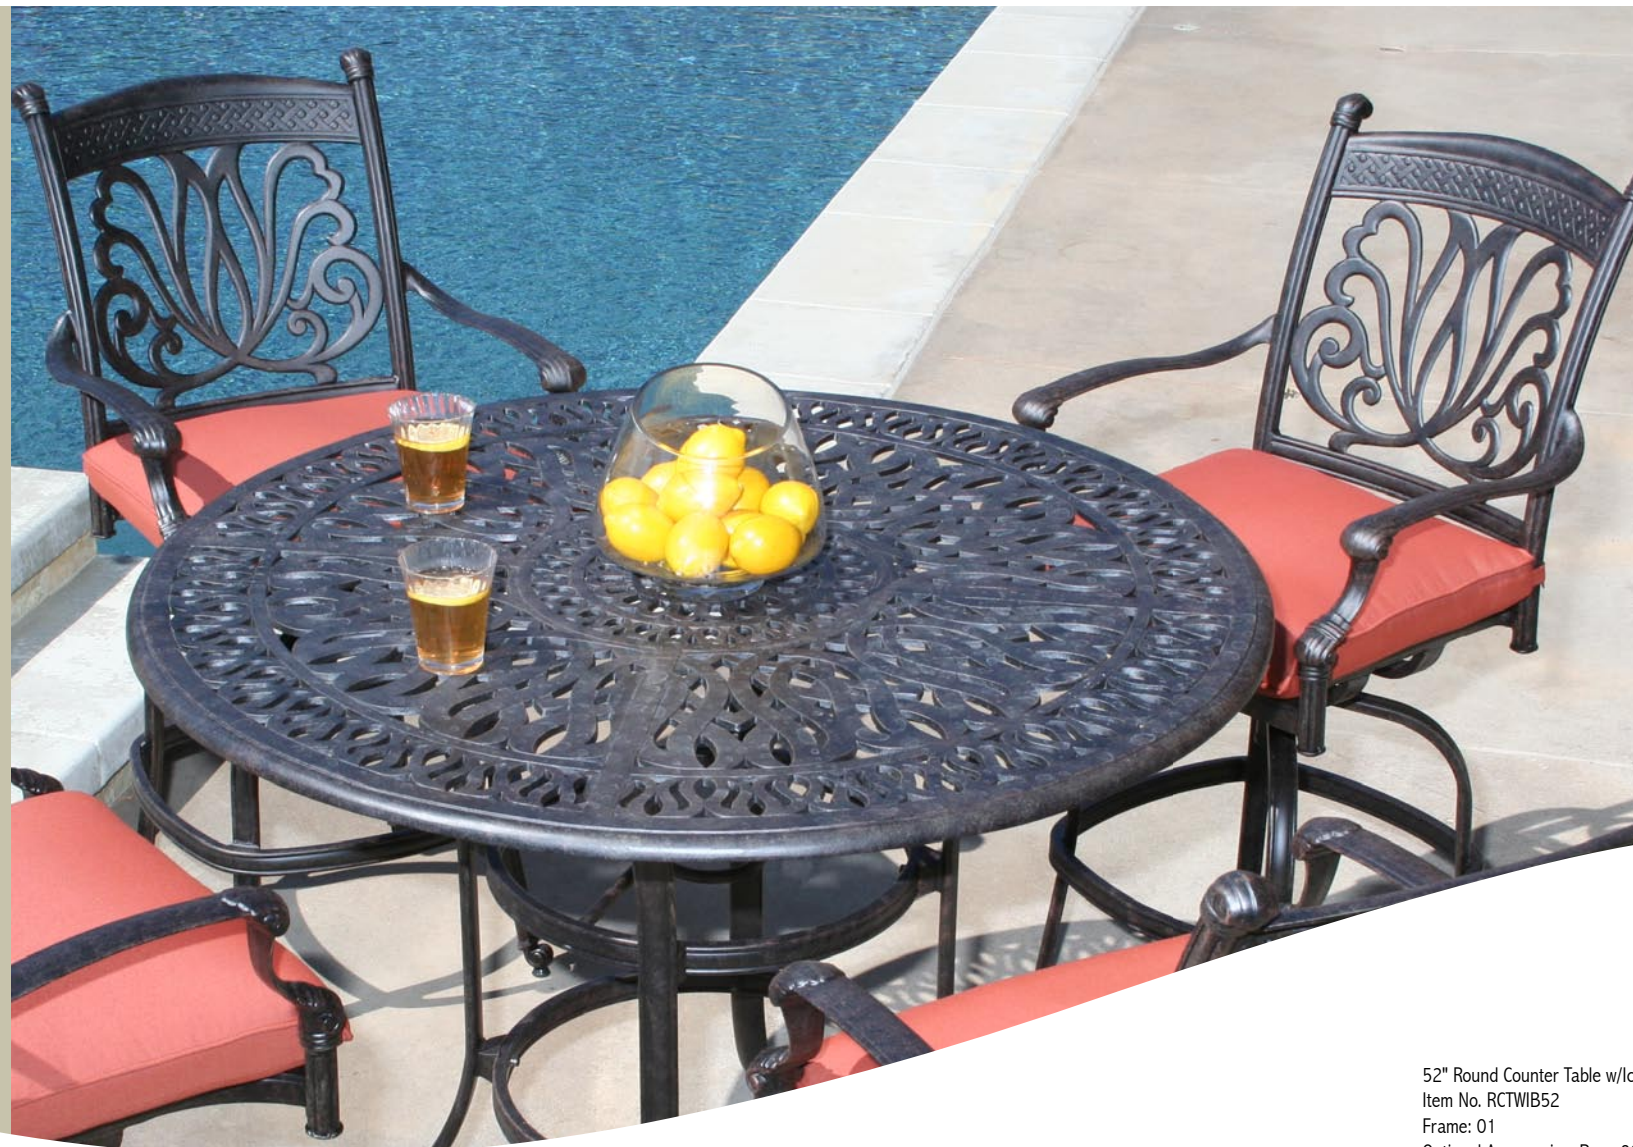

Signature
SERIES

48" ROUND
COUNTER BAR TABLE
4 ARIANA COUNTER
BAR STOOLS

SEAT CUSHION:
OLIFEN TERRA COTTA

48" ROUND
SIGNATURE SERIES
COUNTER BAR TABLE
9' MARKET UMBRELLA
4 TWIN PALMS
COUNTER BAR STOOLS

SEAT CUSHION:
BESSEMER
LUMBAR PILLOW:
FABRIC: BESSEMER
TRIM: MIXED BEIGE FRINGE