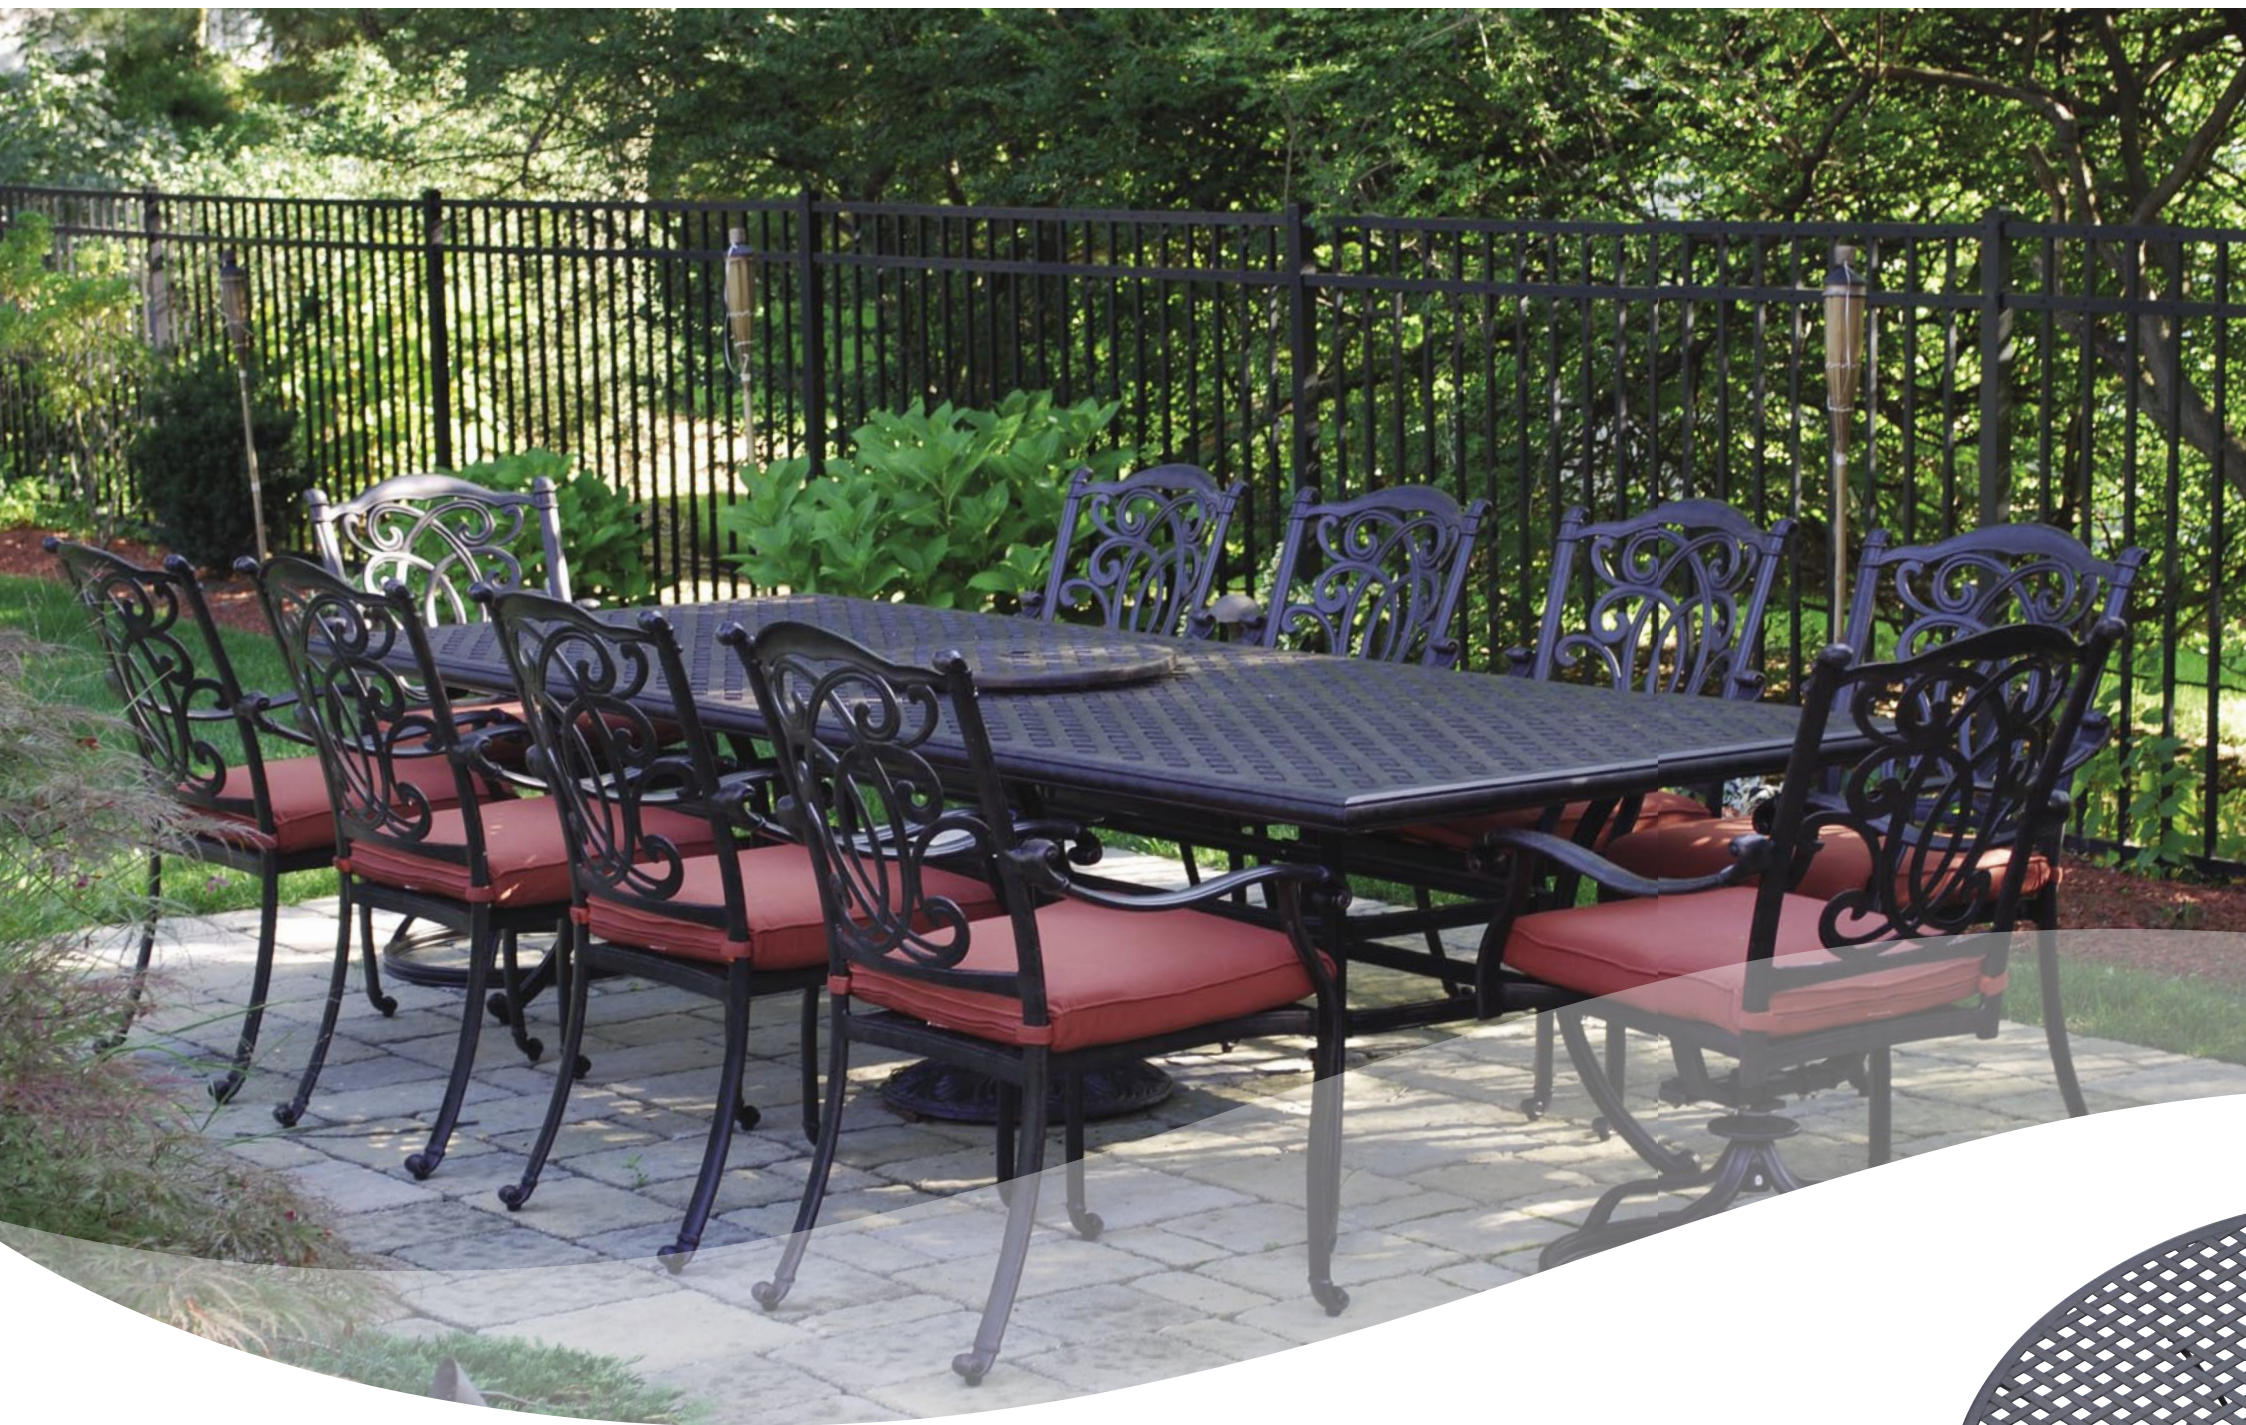

Weave
TABLES

SUMMERSET™ OUTDOOR LIVING **WEAVE SERIES** HAS BEEN A POPULAR ADDITION TO THE SUMMERSET FAMILY OF PRODUCTS. ITS PRECISE WEAVE LIKE DESIGN EXEMPLIFIES A REFRESHING SIMPLICITY. THE SIMPLE AND CLEAN LINES OF THIS DESIGN COMPLIMENT ALL SUMMERSET OUTDOOR LIVING FURNITURE SEATING COLLECTIONS.