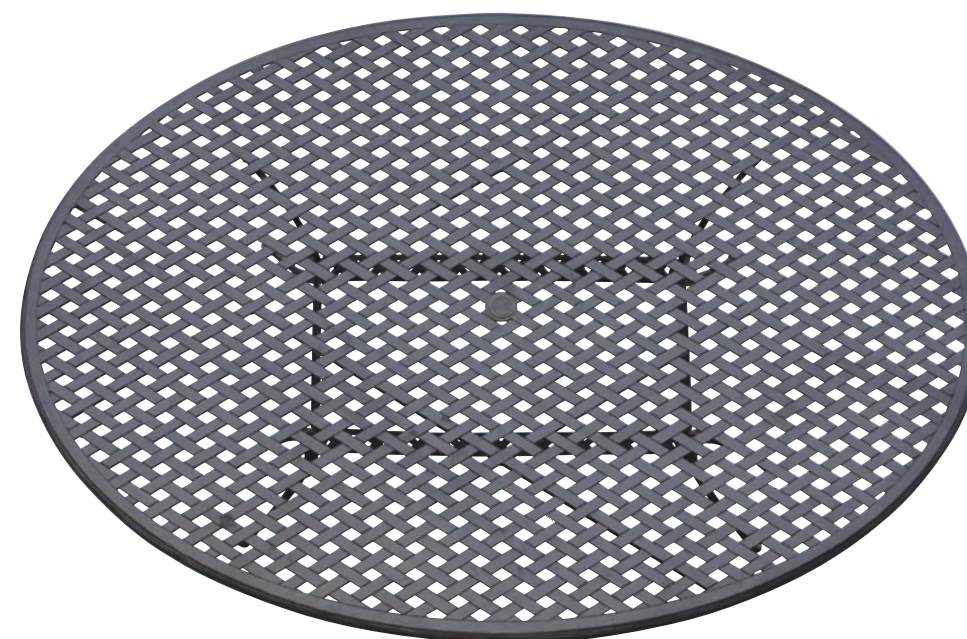

Weave
TABLES

SUMMERSET™ OUTDOOR LIVING **WEAVE SERIES** HAS BEEN A POPULAR ADDITION TO THE SUMMERSET FAMILY OF PRODUCTS. ITS PRECISE WEAVE LIKE DESIGN EXEMPLIFIES A REFRESHING SIMPLICITY. THE SIMPLE AND CLEAN LINES OF THIS DESIGN COMPLIMENT ALL SUMMERSET OUTDOOR LIVING FURNITURE SEATING COLLECTIONS.