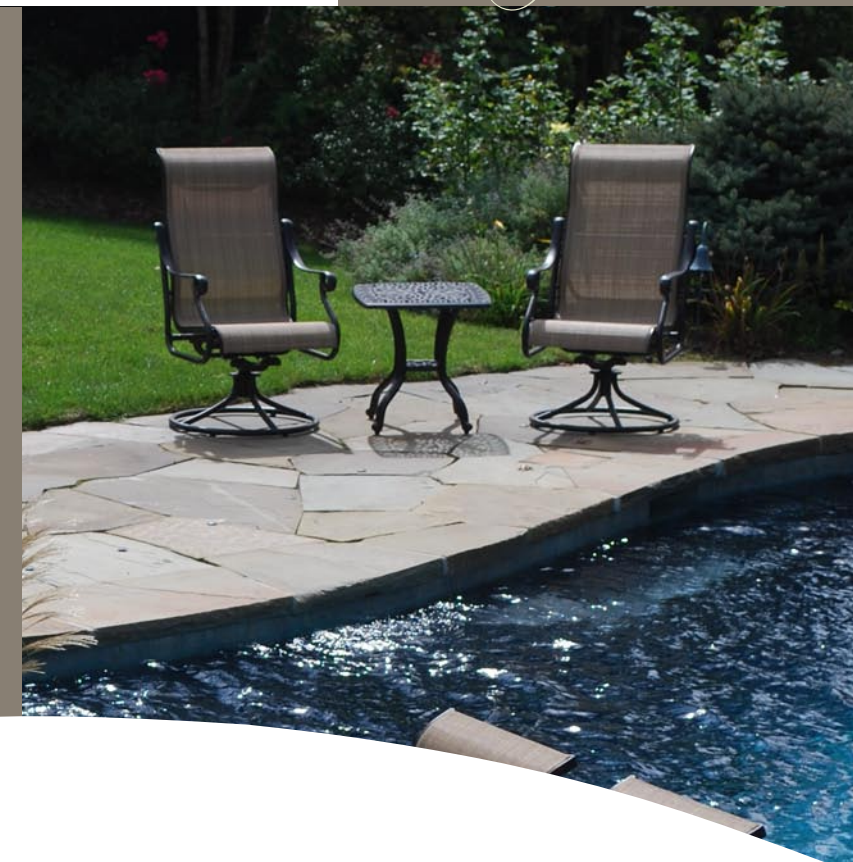

2 ANTIGUA* SWIVEL ROCKERS
21" SQUARE
SIGNATURE SERIES
ACCENT TABLE

*ANTIGUA SLING COLLECTION
AVAILABLE UPON SPECIAL ORDER

Trinity Dining Chair
Item No. TRDC
Frame: 01
Sling Fabric: See Colors & Fabrics