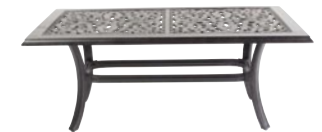

*All Designer Series Tables are available in all 4 heights.

42" x 24" Coffee Table
Item No. CTDR4224
Frame: 01