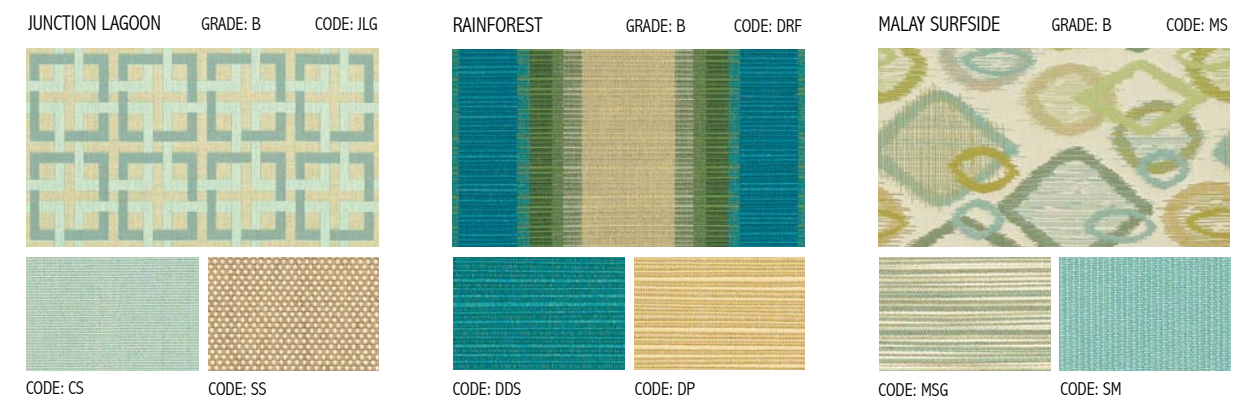

CHAIR CUSHION: STANDARD  
FABRIC: CABARET BLUE HAZE

PILLOW: LUMBAR  
FABRIC: CABARET BLUE HAZE  
TRIM: MIXED BEIGE FRINGE

PILLOW: 18" X 18"  
FABRIC: CANVAS SPA  
TRIM: SPA MIXED CORDING

**SUMMERSET™ OUTDOOR LIVING RECOMMENDED SUNBRELLA FABRIC GROUPS**

OUR RECOMMENDED SELECTION OF COORDINATING FABRIC GROUPS ARE BASED ON EITHER A STRIPE OR A DECORATIVE PRINT DERIVED FROM SUNBRELLAS' FURNITURE FABRIC COLLECTION

FABRIC GROUP **TROPICAL BREEZE**

Important Note: Colors here are representative only. Refer to a SummerSet™ Outdoor Living Dealer swatch book for best representation of the fabrics texture, design and color.

FABRIC GROUP **SPA MIST**

FABRIC GROUP **TROPICAL BREEZE**

Important Note: Colors here are representative only. Refer to a SummerSet™ Outdoor Living Dealer swatch book for best representation of the fabrics texture, design and color.