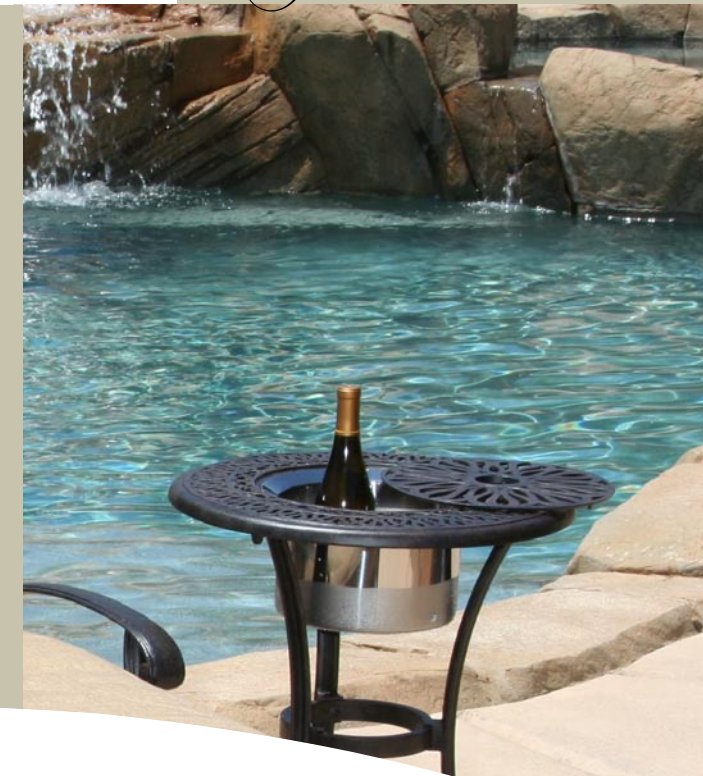

36" Round Dining Table
Item No. RDT36
Frame: 01

CT: RCT36
BT: RBT36

42" Round Dining Table
Item No. RDT42
Frame: 01

CT: RCT42
BT: RBT42

48" Round Dining Table
Item No. RDT48
Frame: 01

CT: RCT48
BT: RBT48

52" Round Dining Table w/Ice Bucket
Item No. RDT52WIB
Frame: 01
Optional Accessories: Page 80-82.

TT: RTT52WIB
CT: RCT52WIB
BT: RBT52WIB

60" Round Dining Table
Item No. RDT60
Frame: 01

CT: RCT60
BT: RBT60

36" Square Dining Table
Item No. SQDT36
Frame: 01

TT: SQT36
CT: SQCT36
BT: SQBT36

64" Square Dining Table
Item No. SQDT64
Frame: 01

Pictured Above.

84" x 44" Rectangle Dining Table
Item No. RCDT8444
Frame: 01

72" x 42" Oval Dining Table
Item No. ODT7242
Frame: 01

CT: OCT7242
BT: OBT7242

84" x 42" Oval Dining Table
Item No. ODT8442
Frame: 01