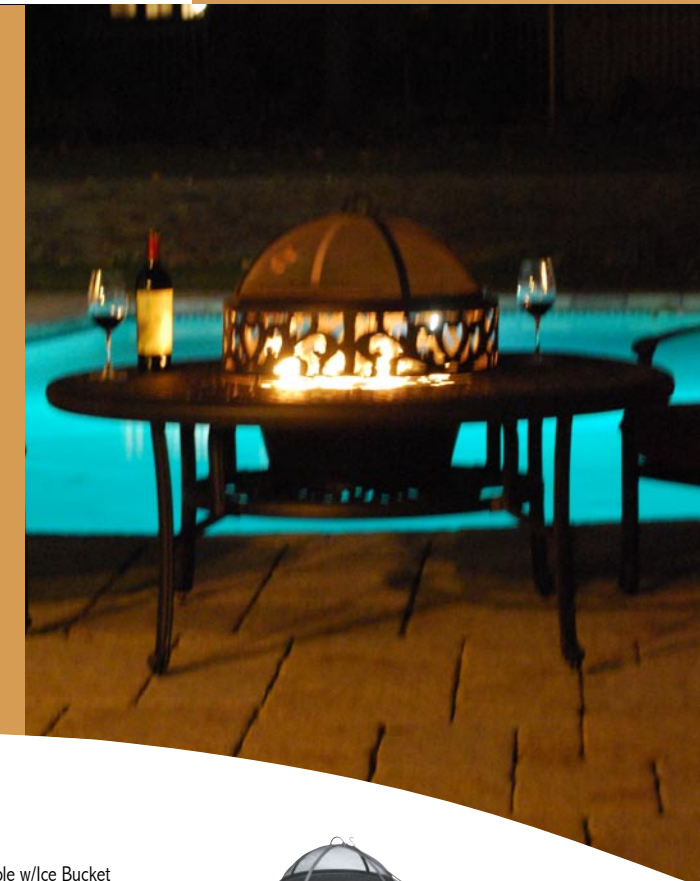

NOTE: ALL FIRE TABLE ACCESSORIES REFERENCED BELOW ARE AVAILABLE FOR USE WITH THE SUMMERSET™ OUTDOORLIVING TABLES W/ICE BUCKETS.

FIRE TABLE ACCESSORY	ITEM NO.	48" FIRE TABLE ALL HEIGHTS	52" FIRE TABLE ALL HEIGHTS	FRAME TYPE	OPTIONAL
GAS BURNER ASSEMBLY KIT	ITEM NO. FPASSYG	YES	YES	STAINLESS STEEL	OPTIONAL
WOOD BURNING ASSEMBLY KIT	ITEM NO. FPASSYW	YES	YES	STEEL	OPTIONAL
ICE BUCKET	ITEM NO. RDTWIB48	YES	YES	STAINLESS STEEL	INCLUDED
	ITEM NO. RDTWIB452				
TABLE INSERT - SIGNATURE	ITEM NO: IBISIG	YES	YES	01	INCLUDED CHOICE OF 1 ONLY
TABLE INSERT - TWIN PALMS	ITEM NO: IBITP	YES	YES	01	INCLUDED CHOICE OF 1 ONLY
21" MULTI-PURPOSE TABLE (PROPANE HOUSING)	ITEM NO. MPRAT21	FOR USE W/GAS BURNER KIT	FOR USE W/GAS BURNER KIT	01	OPTIONAL
REFLECTIVE FIREGLASS*	SEE FIREGLASS - PP 82	FOR USE W/GAS BURNER KIT	FOR USE W/GAS BURNER KIT	GLASS ICE	OPTIONAL

*NOTE: ACCESSORY ITEM NO. FPASSYW PICTURED ABOVE BOTH LEFT AND RIGHT.

Fire Table Insert Option
Style: Twin Palms
Item No: IBITP
Frame: 01

Fire Table Insert Option
Style: Signature
Item No: IBISIG
Frame: 01

52" Round Tea Table w/Ice Bucket
Item No. RTTWIB52
Frame: 01
Insert: Included
Optional Accessories: Opposite Page.

DT: RDTWIB52
CT: RCTWIB52

Pictured Above: 52" Tea Table w/Wood Burnign Assmby Kit

52" Round Bar Table w/Ice Bucket
Item No. RBTWIB52
Frame: 01
Insert: Included
Optional Accessories: Opposite Page.

FIRE TABLE ACCESSORY KIT OPTIONS:

Fire Table Accessory - Gas Burner Assembly Kit*
Item No. FPASSYG
Frame: 01
Fits: 48"/52" w/Ice Bucket Tables

Fire Table Accessory - Wood Burning Assembly Kit
Item No. FPASSYW
Frame: 01
Fits: 48"/52" w/Ice Bucket Tables