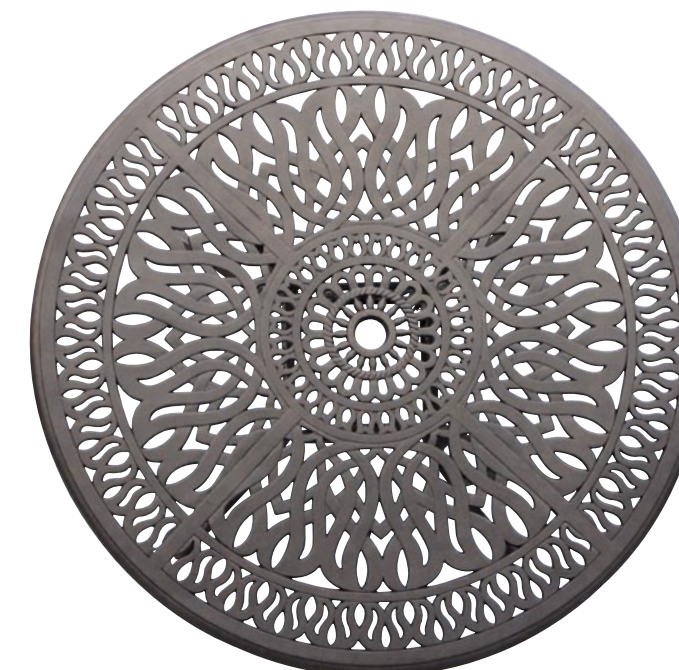

Signature
TABLES

CONVERSE, ENTERTAIN OR SIMPLY RELAX...SUMMERSSET™ OFFERS A VAST SELECTION OF TABLES THAT ARE CRAFTED TO OFFER VERSATILITY IN SEATING ARRANGEMENTS — WHETHER IT IS A LARGE GATHERING OR AN INTIMATE AFFAIR. THE **SIGNATURE TABLE SERIES** CHAT, DINING, COUNTER, BAR AND ACCENT TABLES HAVE BEEN PERFECTED TO SUIT YOUR EVERY NEED. INCOMPARABLE IN QUALITY AND CROSS OVER APPEAL — COMPLIMENTING THE ENTIRE SUMMERSSET OUTDOOR LIVING PRODUCT COLLECTION.