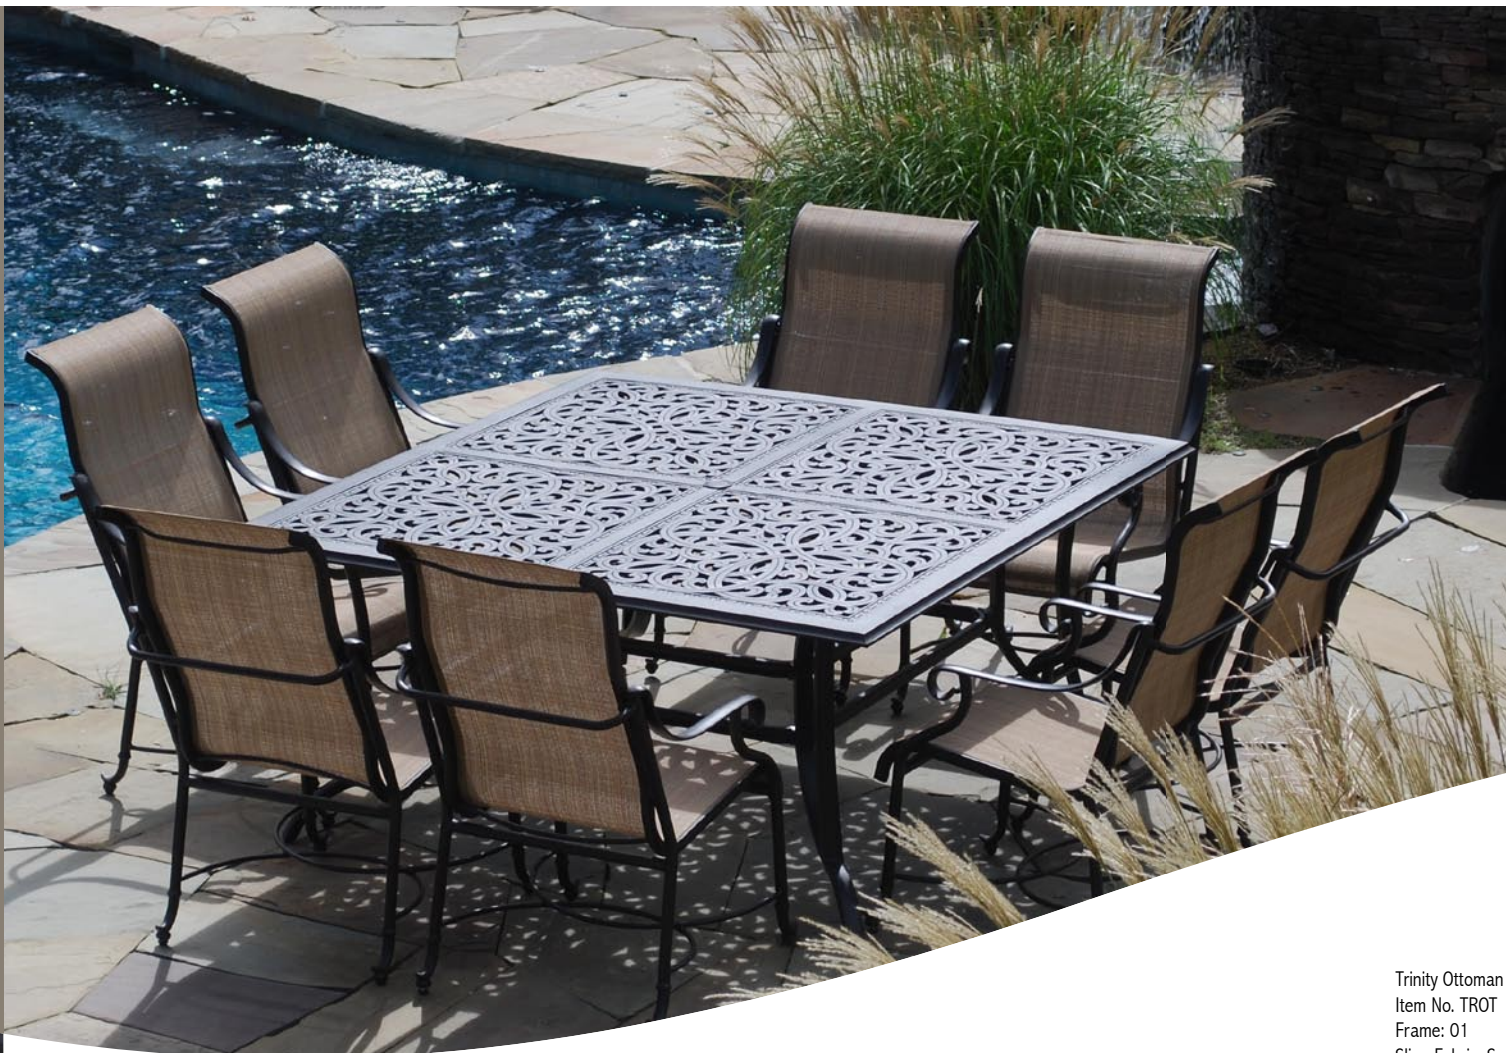

*Trinity*  
SLING COLLECTION

*Trinity*  
COLLECTION

8 ANTIGUA\* DINING CHAIRS  
64" SQUARE  
DESIGNER SERIES  
DINING TABLE

\*ANTIGUA SLING COLLECTION  
AVAILABLE UPON SPECIAL ORDER

PICTURED BELOW:  
4 TRINITY BARSTOOLS  
36" SQUARE  
SIGNATURE SERIES  
BAR TABLE